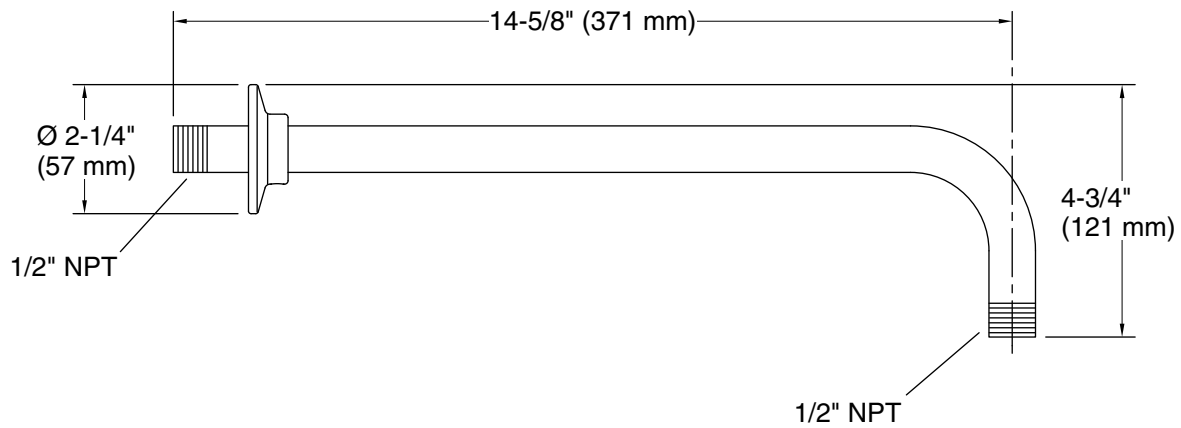

Right-angle Shower Arm and Flange K-10124

Features

- 1/2" - 14 NPT connection.

Material

- Brass construction.
- KOHLER finishes resist corrosion and tarnishing.

Installation

- Wall-mount.

Recommended Products/Accessories

THE BOLD LOOK
OF **KOHLER**®

Technical Information

All product dimensions are nominal.

Installation Type: Wall-mount

Material: Brass

Notes

Install this product according to the installation instructions.