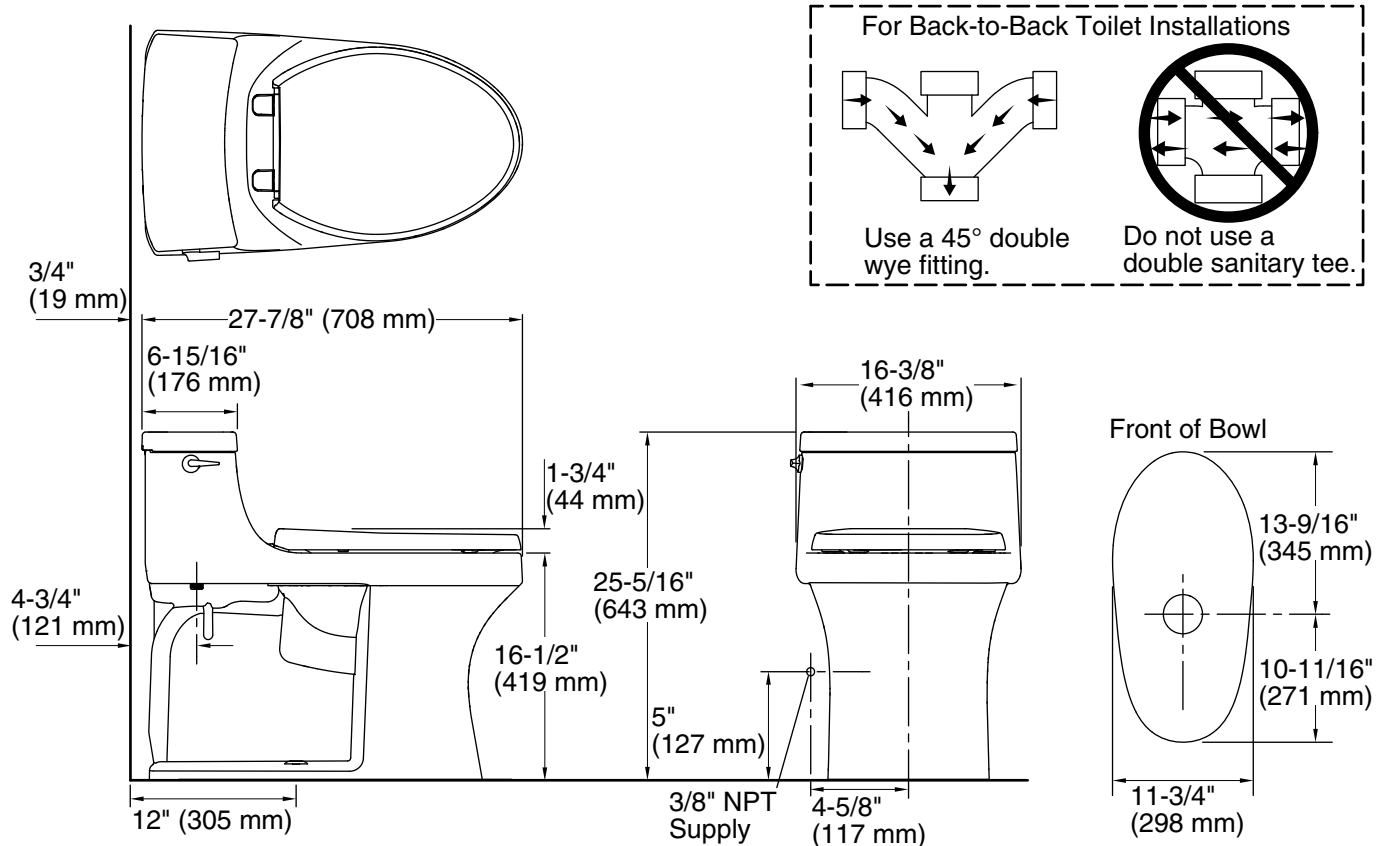

Technical Information

All product dimensions are nominal.

Toilet type:	One-piece, Floor-mount
Waste Outlet:	Floor
Bowl shape:	Compact elongated
Flush type:	Class Five®
Trap passageway:	2-1/8" (54 mm)
Water Consumption	
Full:	1.28 gpf (4.8 lpf)
Water surface size:	10-3/4" x 7-1/2" (273 mm x 191 mm)
Rim to water surface:	5-3/8" (137 mm)
Rough-in:	12" (305 mm)
Seat-mounting holes:	5-1/2" (140 mm)

Notes

Install this product according to the installation instructions.

For back-to-back toilet installations: Use only a 45° double wye fitting.

ADA, OBC, CSA B651 compliant when installed to the specific requirements of these regulations.

Plumbing codes may require elongated toilets and elongated, open-front seats in public bathrooms.

Accessibility standards may require controls to be located on the open side of the toilet.