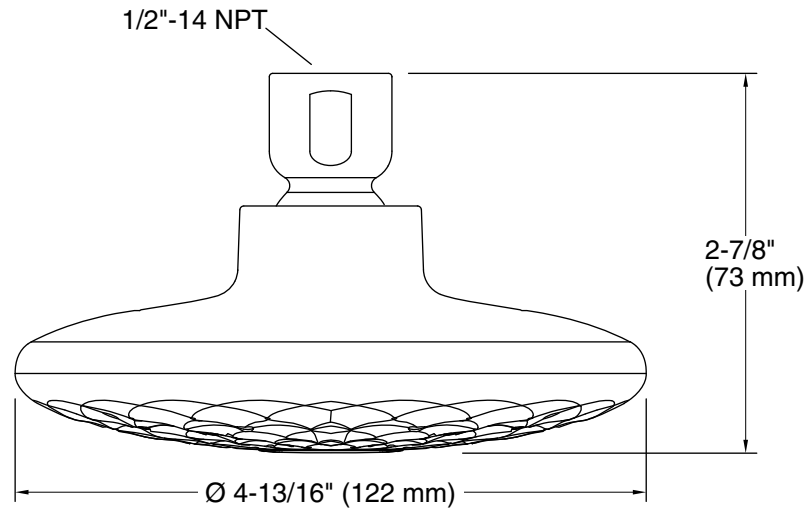

Technical Information

All product dimensions are nominal.

Showerhead/Body Spray:

Rated maximum flow: 2 gal/min (7.6 l/min)

Notes

Install this product according to the installation guide.