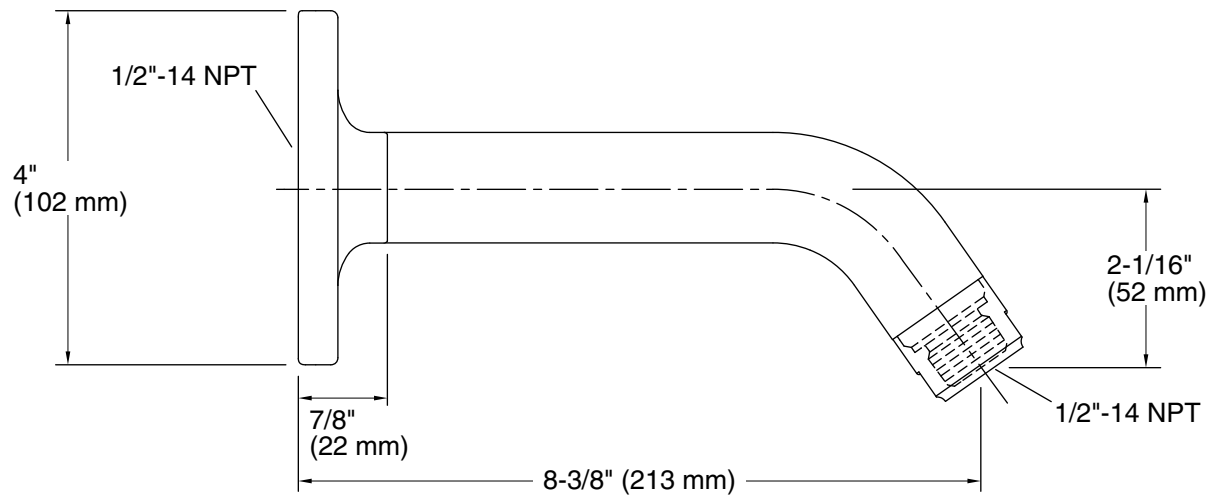

Features

- 1/2" - 14 NPT connection.
- Fluid design lines for ease of cleaning.
- For use with any KOHLER showerhead (sold separately).

Material

- Metal construction.

Recommended Products/Accessories

K-23723 Faucet cleaner

Technical Information

All product dimensions are nominal.

Installation Type: Wall-mount

Material: Metal

Notes

Install this product according to the installation guide.