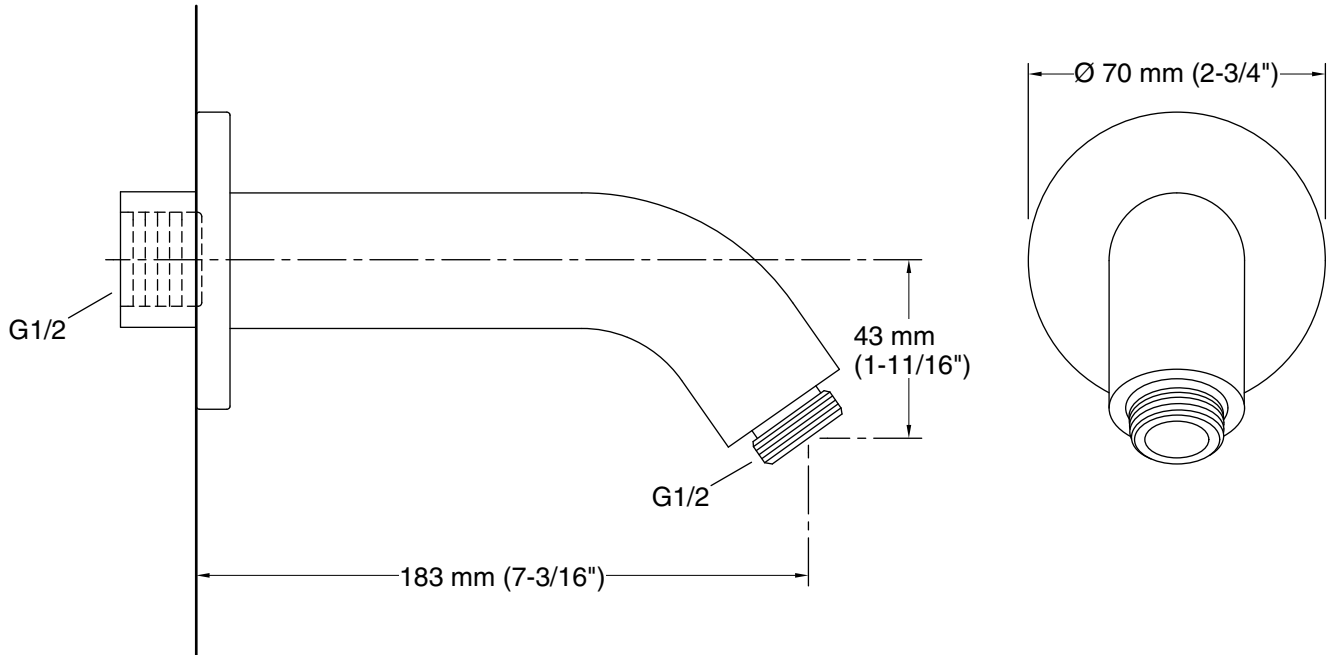

Features

- Reach: 18.3 cm.
- Complements KOHLER® showerheads to create a custom shower space.
- Delicate arcs and simple lines bring a simplistic and modern style.

Material

- KOHLER finishes resist corrosion and tarnishing.

Installation

- Wall mount.

Codes/Standards

None Applicable

See website for detailed warranty information.

Available Colors/Finishes

Color tiles intended for reference only.

Color	Code	Description
	CP	Polished Chrome

Technical Information

All product dimensions are nominal.

Notes

Install this product according to the installation instructions.