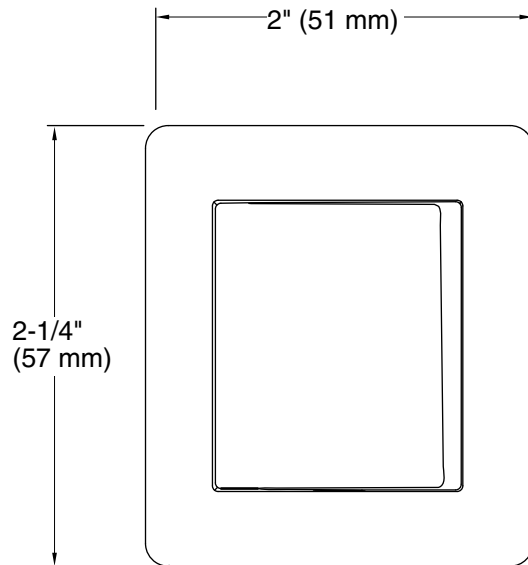

Technical Information

All product dimensions are nominal.

Material: Metal

Notes

Install this product according to the installation guide.