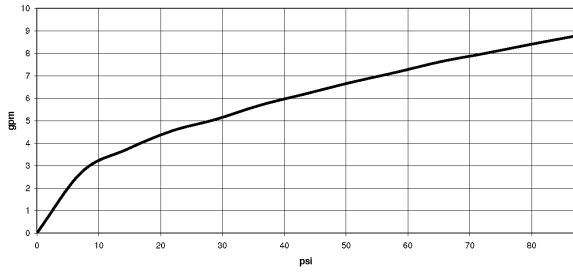

Kitchen - Concealed rough parts
Rough for wall-mounted faucet mixer on right -
Article number: 35 806 970-90 0010

Flow rate chart