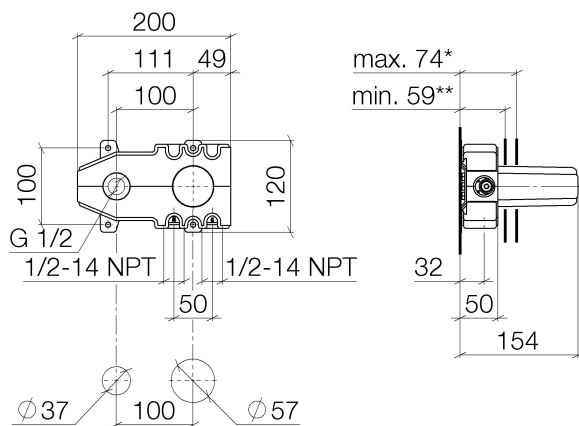

Kitchen - Concealed rough parts  
 Rough for wall-mounted faucet mixer on right -  
 Article number: 35 806 970-90 0010

Discontinued items available to order until 30.06.2020

### Dimensional drawing

	**min.	*max.
+ 1207097090	75	94
+ 12071970-FF	95	124
+ 12074970-FF	95	114

All dimensions in mm / inch = mm x 0,0394

Kitchen - Concealed rough parts  
Rough for wall-mounted faucet mixer on right -  
Article number: 35 806 970-90 0010

### Flow rate chart

Kitchen - Concealed rough parts  
Rough for wall-mounted faucet mixer on right -  
Article number: 35 806 970-90 0010

## Recommended article

12 070 970 90  
Extension 3/4" -