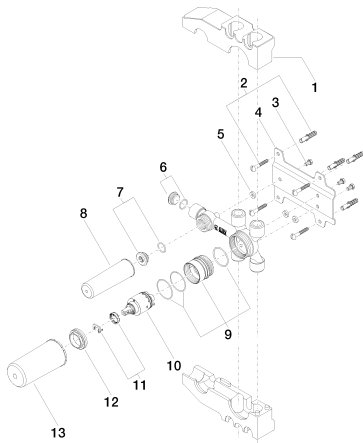

### Dimensional drawing

	**min.	*max.
+ 1207097090	75	94
+ 12071970-FF	95	124
+ 12074970-FF	95	114

All dimensions in mm / inch = mm x 0,0394

Kitchen - Concealed rough parts  
Rough for wall-mounted faucet mixer on right -  
Article number: 35 806 970-90 0010

### Flow rate chart

Kitchen - Concealed rough parts  
Rough for wall-mounted faucet mixer on right -  
Article number: 35 806 970-90 0010

## Recommended article

12 070 970 90  
Extension 3/4" -

## Spare parts list

Number	Item Number	Designation	Number of units
1	09 11 11 013 90	accessories	1
2	04 30 31 024 01 90	fixing set	2
3	09 30 30 049 90	screw	3
4	09 17 20 051 90	holder	1
5	09 30 11 086 90	disc	3
6	09 14 10 053 90	seal	2
7	04 31 20 006 00 90	plug	1
8	09 21 02 102 90	cap	1
9	04 17 01 022 10 90	sleeve	1
10	90 15 05 063 00 90	cartridge	1
11	04 28 10 148 00 90	accessories	1
12	09 24 04 105 90	nut	1
13	09 21 02 104 90	cap	1