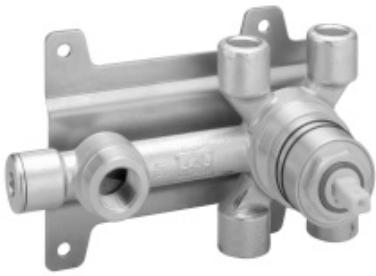

Kitchen - Concealed rough parts  
 Rough for wall-mounted faucet mixer on right -  
 Article number: 35 806 970-90 0010

Discontinued items available to order until 30.06.2020

### Dimensional drawing

	**min.	*max.
+ 1207097090	75	94
+ 12071970-FF	95	124
+ 12074970-FF	95	114

All dimensions in mm / inch = mm x 0,0394

Kitchen - Concealed rough parts  
Rough for wall-mounted faucet mixer on right -  
Article number: 35 806 970-90 0010

### Flow rate chart

Kitchen - Concealed rough parts  
Rough for wall-mounted faucet mixer on right -  
Article number: 35 806 970-90 0010