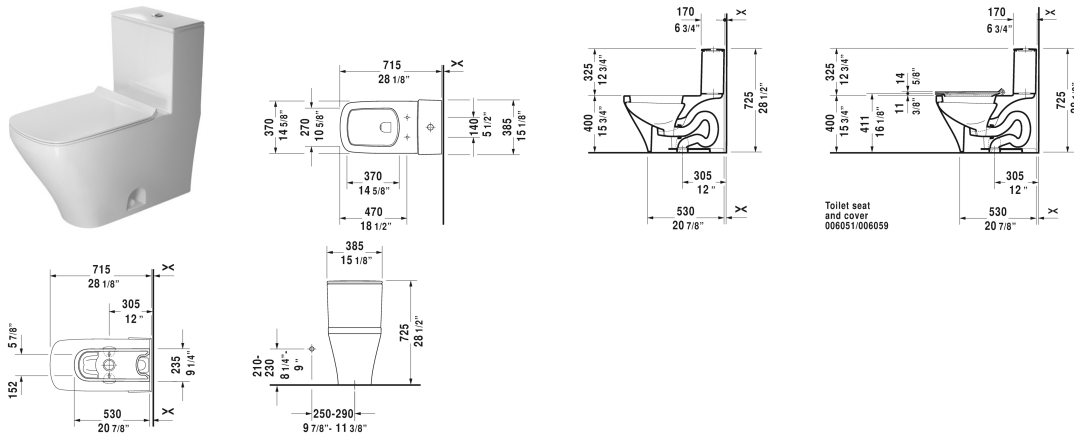

DuraStyle One-Piece toilet # 2157010005 / 2157010085

| < 14 5/8" Inch > |

One-Piece toilet	Dimension	Weight	Order number
syphonic, 12" rough-in, vertical outlet, cUPC listed			
Colors			
00 White			
Variant			
◆ 1.32/0.92 gpf, with dual flush piston valve, top flush	14 5/8" x 28 3/8" Inch	121.3 lb	2157010005
◆ 1.28 gpf, with Single Flush piston valve, top flush	14 5/8" x 28 3/8" Inch	121.3 lb	2157010085
Sanitary ceramics with the special WonderGliss surface finish will remain clean and attractive-looking for a long time to come. When ordering WonderGliss please add a "1" as eleventh digit to the model number.			
Mounting set for One-Piece and Two-Piece toilets, outlet 3/8" - male thread, wall connection 1/2" - female thread, 1/2", North American version			
		1.1 lb	001417
Suitable products			
Toilet seat and cover removable, elongated, hinges stainless steel, without slow close,			006051
Toilet seat and cover removable, elongated, hinges stainless steel, with slow close,			006059