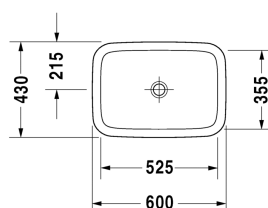

Lavabo empotrado # 0372600000

| < 600 mm > |

Lavabo empotrado	Medidas	Peso	Nº de pedido
montaje desde arriba, sin rebosadero, sin bancada para grifería, 600 mm			
Colores			
00 Blanco			
Versiones			
☒	600 x 430 mm	9,500 kg	0372600000
La cerámica sanitaria revestida con WonderGliss se mantiene más tiempo pulida y limpia. Para pedidos con WonderGliss hay que añadir un 1 al final del número de referencia			
Accesorios			
Sombrero de desagüe para lavabo sin rebosadero	50 mm	0,300 kg	005024
Productos relacionados			
Mueble bajo lavabo, suspendido 1 cajón grande, encimera con un recorte, para 1 lavabo empotrado, centrado, 1000 x 550 mm	1000 x 550 mm		KT6795
Mueble bajo lavabo, suspendido 2 cajones grandes, 1 encimera con uno o dos recortes, para 1 o 2 lavabos empotrados, 1400 x 550 mm	1400 x 550 mm		KT6797 B/L/R
Mueble bajo lavabo, suspendido 2 cajones, cajón superior incl. recorte y recubrimiento para sifón, encimera con un recorte, para 1 lavabo empotrado, centrado, 800 x 550 mm	800 x 550 mm		KT6754
Mueble bajo lavabo, suspendido 2 cajones, cajón superior incl. recorte y recubrimiento para sifón, encimera con un recorte, para 1 lavabo empotrado, centrado, 1000 x 550 mm	1000 x 550 mm		KT6755
Mueble bajo lavabo, suspendido 4 cajones, cajón bajo lavabo incl. recorte y recubrimiento para sifón, 1 encimera con uno o dos recortes, para 1 o 2 lavabos empotrados, 1400 x 550 mm	1400 x 550 mm		KT6757 B/L/R
Mueble bajo lavabo, suspendido 1 cajón grande, encimera con un recorte, para 1 lavabo empotrado, centrado, 1200 x 550 mm	1200 x 550 mm		KT6796
Mueble bajo lavabo, suspendido 2 cajones, cajón superior incl. recorte y recubrimiento para sifón, encimera con un recorte, para 1 lavabo empotrado, centrado, 1200 x 550 mm	1200 x 550 mm		KT6756