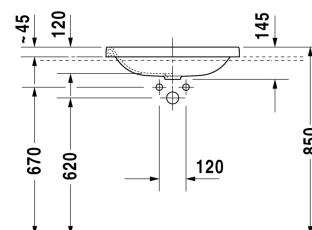

Lavabo empotrado # 0372600000

| < 600 mm > |

Lavabo empotrado	Medidas	Peso	Nº de pedido
montaje desde arriba, sin rebosadero, sin bancada para grifería, 600 mm			
Colores			
00 Blanco			
Versiones			
☒	600 x 430 mm	9,500 kg	0372600000
La cerámica sanitaria revestida con WonderGliss se mantiene más tiempo pulida y limpia. Para pedidos con WonderGliss hay que añadir un 1 al final del número de referencia			
Accesorios			
Sombrero de desagüe para lavabo sin rebosadero	50 mm	0,300 kg	005024
Productos relacionados			
Mueble bajo lavabo, suspendido 1 cajón grande, encimera con un recorte, para 1 lavabo empotrado, centrado, 1000 x 550 mm	1000 x 550 mm		KT6795
Mueble bajo lavabo, suspendido 2 cajones grandes, 1 encimera con uno o dos recortes, para 1 o 2 lavabos empotrados, 1400 x 550 mm	1400 x 550 mm		KT6797 B/L/R
Mueble bajo lavabo, suspendido 2 cajones, cajón superior incl. recorte y recubrimiento para sifón, encimera con un recorte, para 1 lavabo empotrado, centrado, 800 x 550 mm	800 x 550 mm		KT6754
Mueble bajo lavabo, suspendido 2 cajones, cajón superior incl. recorte y recubrimiento para sifón, encimera con un recorte, para 1 lavabo empotrado, centrado, 1000 x 550 mm	1000 x 550 mm		KT6755
Mueble bajo lavabo, suspendido 4 cajones, cajón bajo lavabo incl. recorte y recubrimiento para sifón, 1 encimera con uno o dos recortes, para 1 o 2 lavabos empotrados, 1400 x 550 mm	1400 x 550 mm		KT6757 B/L/R
Mueble bajo lavabo, suspendido 1 cajón grande, encimera con un recorte, para 1 lavabo empotrado, centrado, 1200 x 550 mm	1200 x 550 mm		KT6796
Mueble bajo lavabo, suspendido 2 cajones, cajón superior incl. recorte y recubrimiento para sifón, encimera con un recorte, para 1 lavabo empotrado, centrado, 1200 x 550 mm	1200 x 550 mm		KT6756