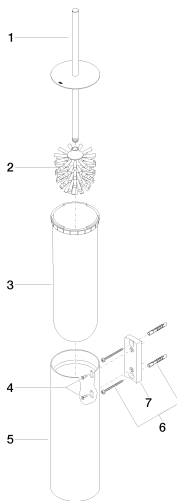

## WC - Deque

Toilet brush set wall-mounted - polished chrome

Article number: 83 910 979-00

- Black brush
- Width 3-7/8"
- Height 18"
- 4-3/8" Projection

polished chrome

## Dimensional drawing

All dimensions in mm / inch = mm x 0,0394

WC - Deque

Toilet brush set wall-mounted - polished chrome

Article number: 83 910 979-00

WC - Deque

Toilet brush set wall-mounted - polished chrome

### Recommended article

08 18 50 601 90  
Brush black -

90 20 97 505 01-00  
Brush handle - polished  
chrome

WC - Deque

Toilet brush set wall-mounted - polished chrome

Article number: 83 910 979-00

### Spare parts list

Number	Item Number	Designation	Number of units
1	90 20 97 505 01-00	Brush handle - polished chrome	1
2	08 18 50 601 90	Brush black -	1
3	08 18 40 524 90	insert	1
4	90 30 30 014 00 90	screw	1
5	08 23 01 503-00	casing	1
6	05 30 31 025 00 90	fixing set	2
7	05 18 40 287 00 90	holder	1