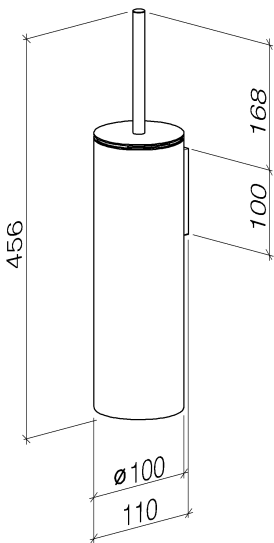

## WC - Deque

Toilet brush set wall-mounted - polished chrome

Article number: 83 910 979-00

- Black brush
- Width 3-7/8"
- Height 18"
- 4-3/8" Projection

polished chrome

## Dimensional drawing

All dimensions in mm / inch = mm x 0,0394

WC - Deque

Toilet brush set wall-mounted - polished chrome

Article number: 83 910 979-00

WC - Deque

Toilet brush set wall-mounted - polished chrome

### Spare parts list

Number	Item Number	Designation	Number of units
1	90 20 97 505 01-00	Brush handle - polished chrome	1
2	08 18 50 601 90	Brush black -	1
3	08 18 40 524 90	insert	1
4	90 30 30 014 00 90	screw	1
5	08 23 01 503-00	casing	1
6	05 30 31 025 00 90	fixing set	2
7	05 18 40 287 00 90	holder	1