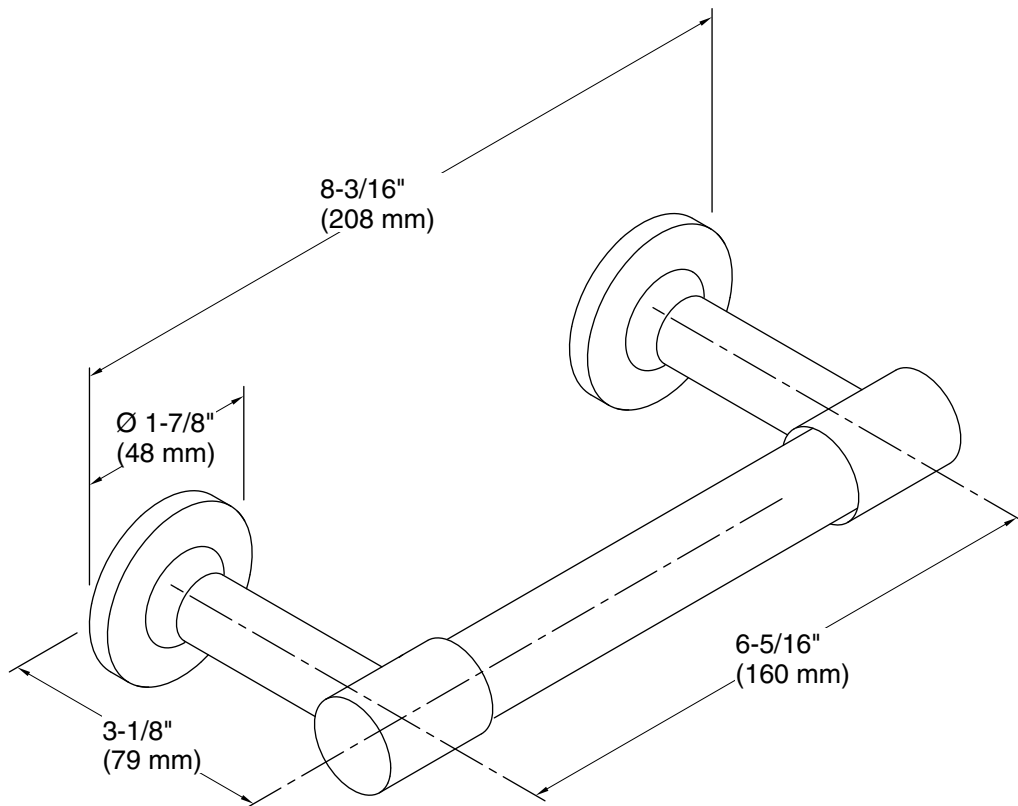

Technical Information

All product dimensions are nominal.

Material: Metal

Notes

Install this product according to the installation guide.

CAUTION: Risk of personal injury. Do not install these products in any area where they are likely to be used inadvertently as a grab bar or support bar. These products are not designed or intended for use as a grab bar or support bar.