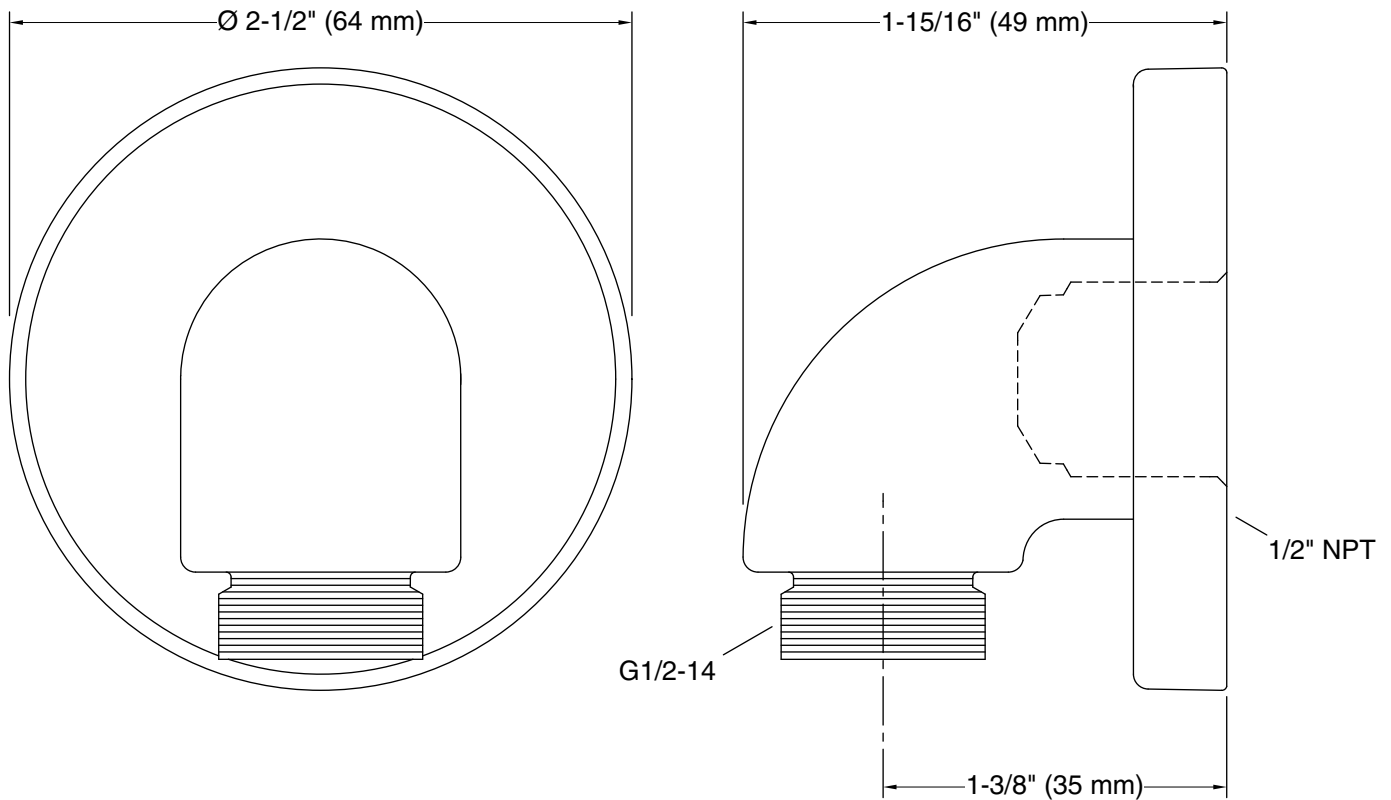

Features

- For use with a handshower and hose (sold separately).
- Includes check valve for backflow prevention.
- Coordinates with Purist® and Stillness® faucets and accessories.

Material

- Brass construction.
- KOHLER finishes resist corrosion and tarnishing.

Technical Information

All product dimensions are nominal.

Notes

Install this product according to the installation instructions.