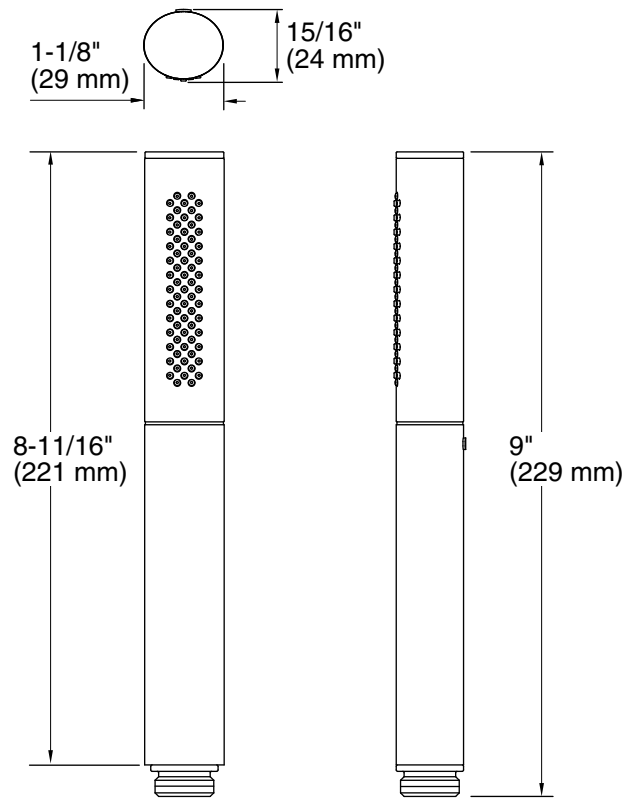

Technical Information

All product dimensions are nominal.

Handshower:

Rated maximum flow: 2.5 gal/min (9.5 l/min)

Pressure: 80 psi (5.5 bar)

Notes

Install this product according to the installation guide.

Plumbing codes require an atmospheric vacuum breaker (such as Kohler Model K-9660) be installed in-line with handshowers. Please consult with local plumbing officials.

NOTE: Handshower contains flow regulating check valve for backflow prevention.

OBC compliant when installed to the specific requirements of these regulations.