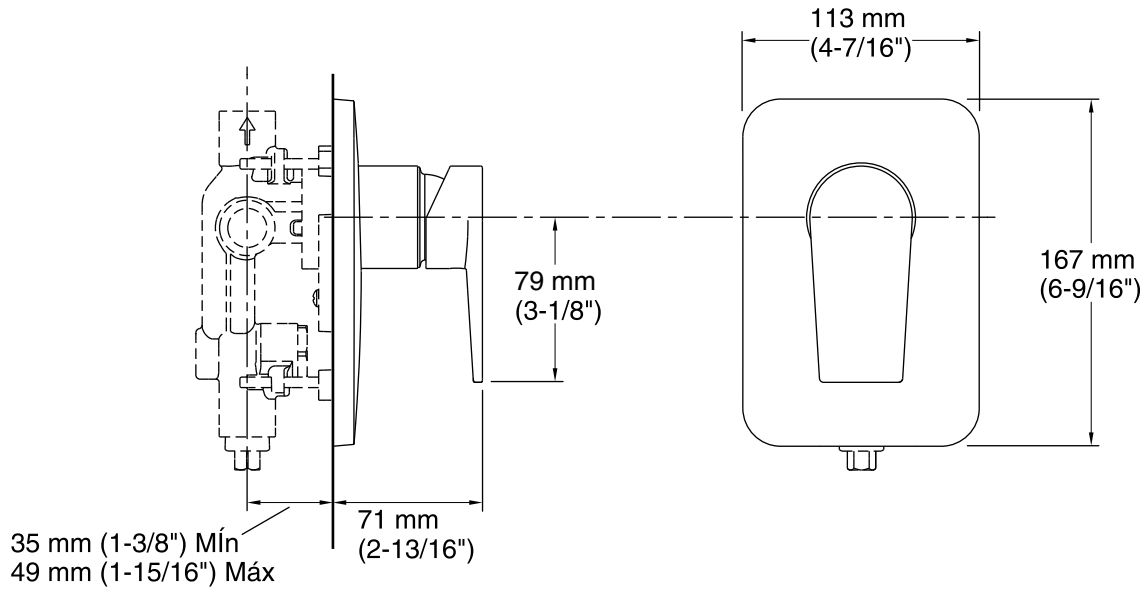

Features

- Versatile, contemporary design.
- 40mm high-flow valve cartridge ensures a unique shower experience, even with low pressure water.

Installation

- Must purchase recessed shower valve separately (880M-CP).

	CP	Polished Chrome
--------------------------------------------------------------------------------------	----	-----------------

Technical Information

All product dimensions are nominal.

Notes

Install this product according to the installation guide.