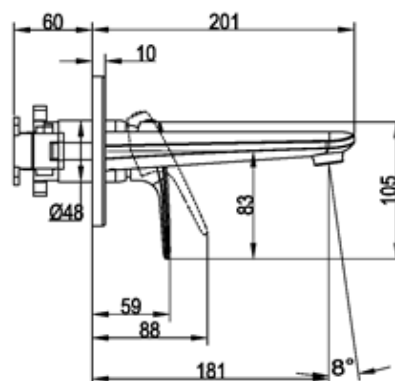

Villeroy & Boch

TECHNICAL DRAWING

O.NOVO START WALL MOUNTED SINGLE LEVER BASIN MIXER

FLOW CHART

EXPLOSION DRAWING AND SPARE PARTS

Explosion Drawing	Article Number	Description	No.	Consists of
	N/A	N/A	1	protective guard
	N/A	N/A	2	o-ring
	N/A	N/A	3	body
	N/A	N/A	4	o-ring
	N/A	N/A	5	cartridge sleeve
	TVP0000112000	Ceramic cartridge	6	cartridge
	N/A	N/A	7	cartridge nut
	N/A	N/A	8	flange
	N/A	N/A	9	gasket
	N/A	N/A	10	sealing guard
	TVP00001008061	Cover Plate	11	plate
			12	o-ring
	TVP10500402061	Lever kit / Knob	13	screw
			14	handle
	N/A	N/A	15	o-ring
	N/A	N/A	16	joint
	N/A	N/A	17	o-ring
	N/A	N/A	18	screw
	N/A	N/A	19	screw
	N/A	N/A	20	spout
	TVP00000509000	Aerator	21	aerator
	N/A	N/A	22	screw
	N/A	N/A	23	screw
	TVP10500402061	Allen key + Cap	24	allen key
			25	cap
	N/A	N/A	26	allen key
	N/A	N/A	27	cap
	TVP00000301061	Waste	28	pop-up waste