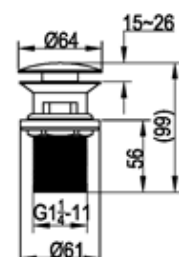

Villeroy & Boch

TECHNICAL DRAWING

O.NOVO START WALL MOUNTED SINGLE LEVER BASIN MIXER

FLOW CHART

EXPLOSION DRAWING AND SPARE PARTS

Explosion Drawing	Article Number	Description	No.	Consists of
	N/A	N/A	1	protective guard
	N/A	N/A	2	o-ring
	N/A	N/A	3	body
	N/A	N/A	4	o-ring
	N/A	N/A	5	cartridge sleeve
	TVP0000112000	Ceramic cartridge	6	cartridge
	N/A	N/A	7	cartridge nut
	N/A	N/A	8	flange
	N/A	N/A	9	gasket
	N/A	N/A	10	sealing guard
	TVP00001008061	Cover Plate	11	plate
			12	o-ring
	TVP10500402061	Lever kit / Knob	13	screw
			14	handle
	N/A	N/A	15	o-ring
	N/A	N/A	16	joint
	N/A	N/A	17	o-ring
	N/A	N/A	18	screw
	N/A	N/A	19	screw
	N/A	N/A	20	spout
	TVP00000509000	Aerator	21	aerator
	N/A	N/A	22	screw
	N/A	N/A	23	screw
	TVP10500402061	Allen key + Cap	24	allen key
			25	cap
	N/A	N/A	26	allen key
	N/A	N/A	27	cap
	TVP00000301061	Waste	28	pop-up waste