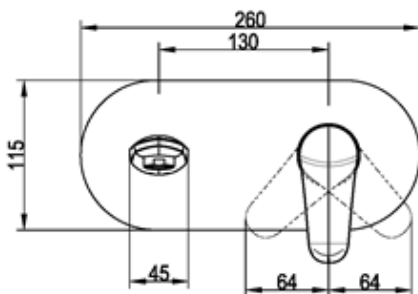

Villeroy & Boch

TECHNICAL DRAWING

O.NOVO START WALL MOUNTED SINGLE LEVER BASIN MIXER

FLOW CHART

EXPLOSION DRAWING AND SPARE PARTS

Explosion Drawing	Article Number	Description	No.	Consists of
	N/A	N/A	1	protective guard
	N/A	N/A	2	o-ring
	N/A	N/A	3	body
	N/A	N/A	4	o-ring
	N/A	N/A	5	cartridge sleeve
	TVP0000112000	Ceramic cartridge	6	cartridge
	N/A	N/A	7	cartridge nut
	N/A	N/A	8	flange
	N/A	N/A	9	gasket
	N/A	N/A	10	sealing guard
	TVP00001008061	Cover Plate	11	plate
			12	o-ring
	TVP10500402061	Lever kit / Knob	13	screw
			14	handle
	N/A	N/A	15	o-ring
	N/A	N/A	16	joint
	N/A	N/A	17	o-ring
	N/A	N/A	18	screw
	N/A	N/A	19	screw
	N/A	N/A	20	spout
	TVP00000509000	Aerator	21	aerator
	N/A	N/A	22	screw
	N/A	N/A	23	screw
	TVP10500402061	Allen key + Cap	24	allen key
			25	cap
	N/A	N/A	26	allen key
	N/A	N/A	27	cap
	TVP00000301061	Waste	28	pop-up waste