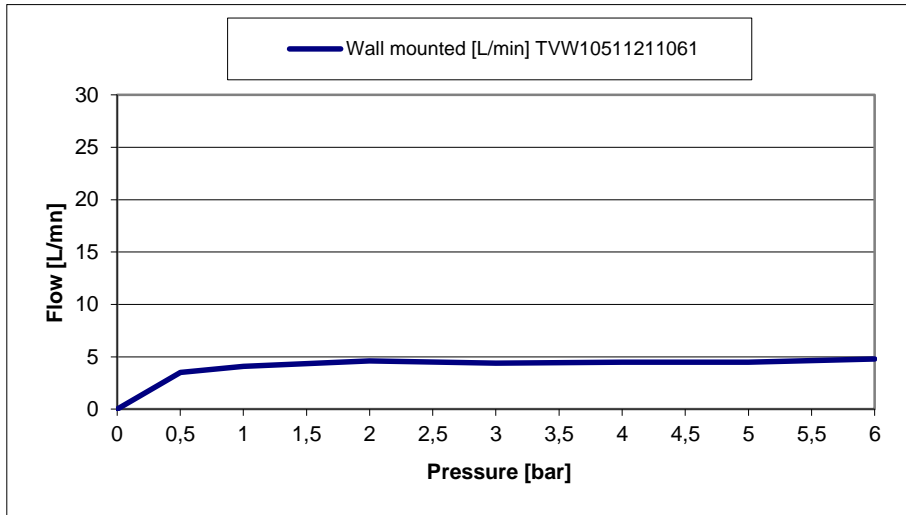

O.NOVO START WALL MOUNTED SINGLE LEVER BASIN MIXER

FLOW CHART

EXPLOSION DRAWING AND SPARE PARTS

Explosion Drawing	Article Number	Description	No.	Consists of
	N/A	N/A	1	protective guard
	N/A	N/A	2	o-ring
	N/A	N/A	3	body
	N/A	N/A	4	o-ring
	N/A	N/A	5	cartridge sleeve
	TVP0000112000	Ceramic cartridge	6	cartridge
	N/A	N/A	7	cartridge nut
	N/A	N/A	8	flange
	N/A	N/A	9	gasket
	N/A	N/A	10	sealing guard
	TVP00001008061	Cover Plate	11	plate
			12	o-ring
	TVP10500402061	Lever kit / Knob	13	screw
			14	handle
	N/A	N/A	15	o-ring
	N/A	N/A	16	joint
	N/A	N/A	17	o-ring
	N/A	N/A	18	screw
	N/A	N/A	19	screw
	N/A	N/A	20	spout
	TVP00000509000	Aerator	21	aerator
	N/A	N/A	22	screw
	N/A	N/A	23	screw
	TVP10500402061	Allen key + Cap	24	allen key
			25	cap
	N/A	N/A	26	allen key
	N/A	N/A	27	cap
	TVP00000301061	Waste	28	pop-up waste