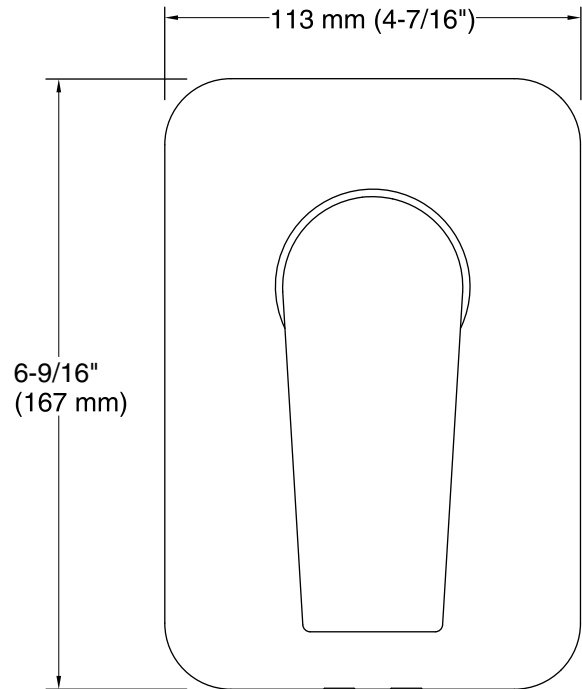

Features

- Versatile, contemporary design.
- 40mm high-flow valve cartridge ensures a unique shower experience, even with low pressure water.

Installation

- Must purchase recessed bath and shower valve separately (882M-CP).

	CP	Polished Chrome
--	----	-----------------

Technical Information

All product dimensions are nominal.

Notes

Install this product according to the installation guide.