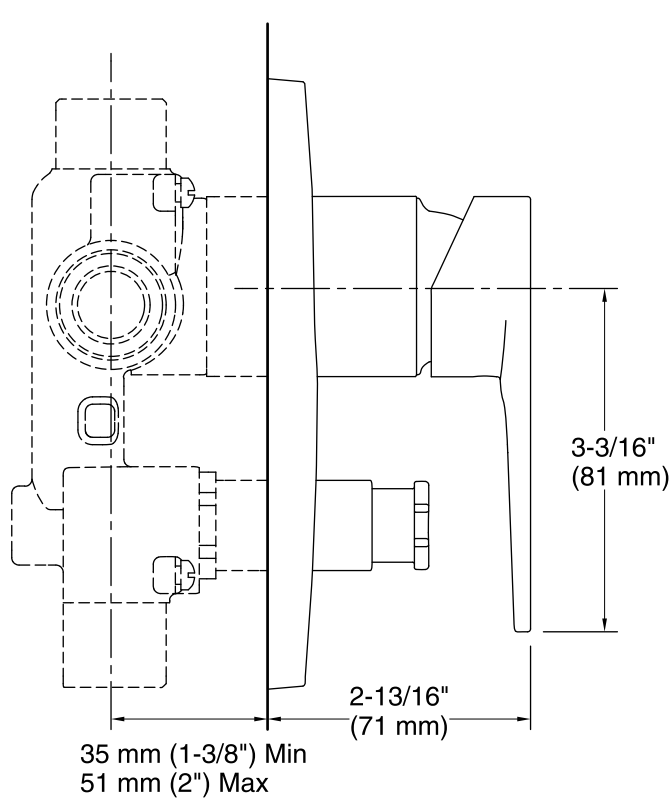

Features

- Versatile, contemporary design.
- 40mm high-flow valve cartridge ensures a unique shower experience, even with low pressure water.

Installation

- Must purchase recessed bath and shower valve separately (882M-CP).

	CP	Polished Chrome
--	----	-----------------

Technical Information

All product dimensions are nominal.

Notes

Install this product according to the installation guide.