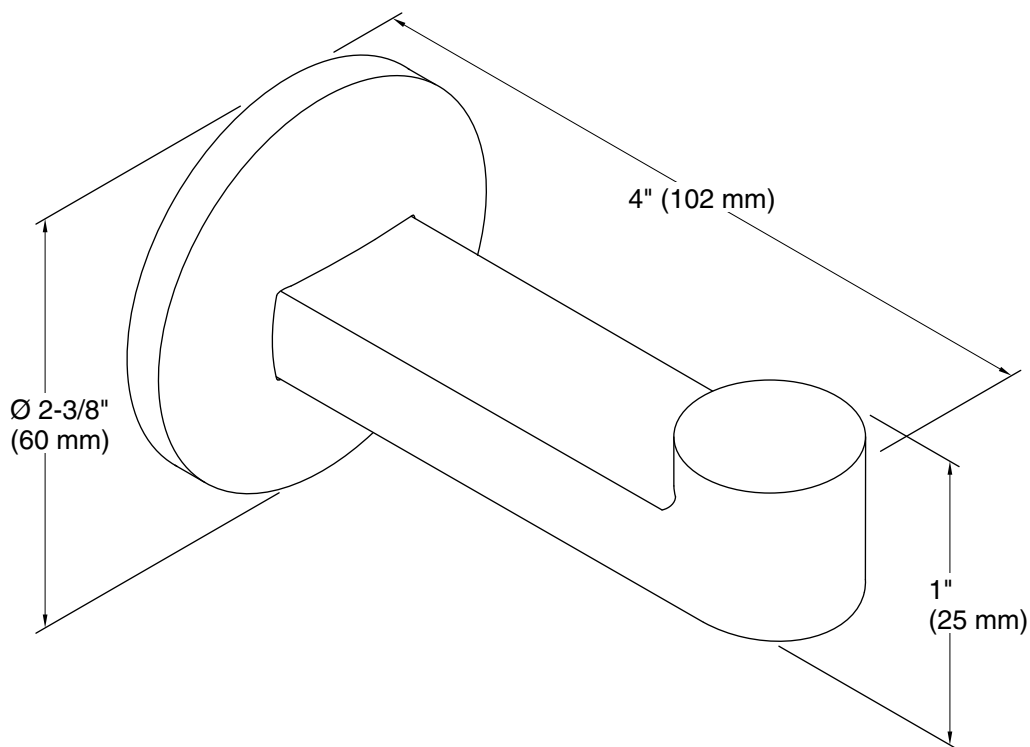

Technical Information

All product dimensions are nominal.

Material: Zinc

Notes

Install this product according to the installation instructions.

CAUTION: Risk of personal injury. Do not install these products in any area where they are likely to be used inadvertently as a grab bar or support bar. These products are not designed or intended for use as a grab bar or support bar.