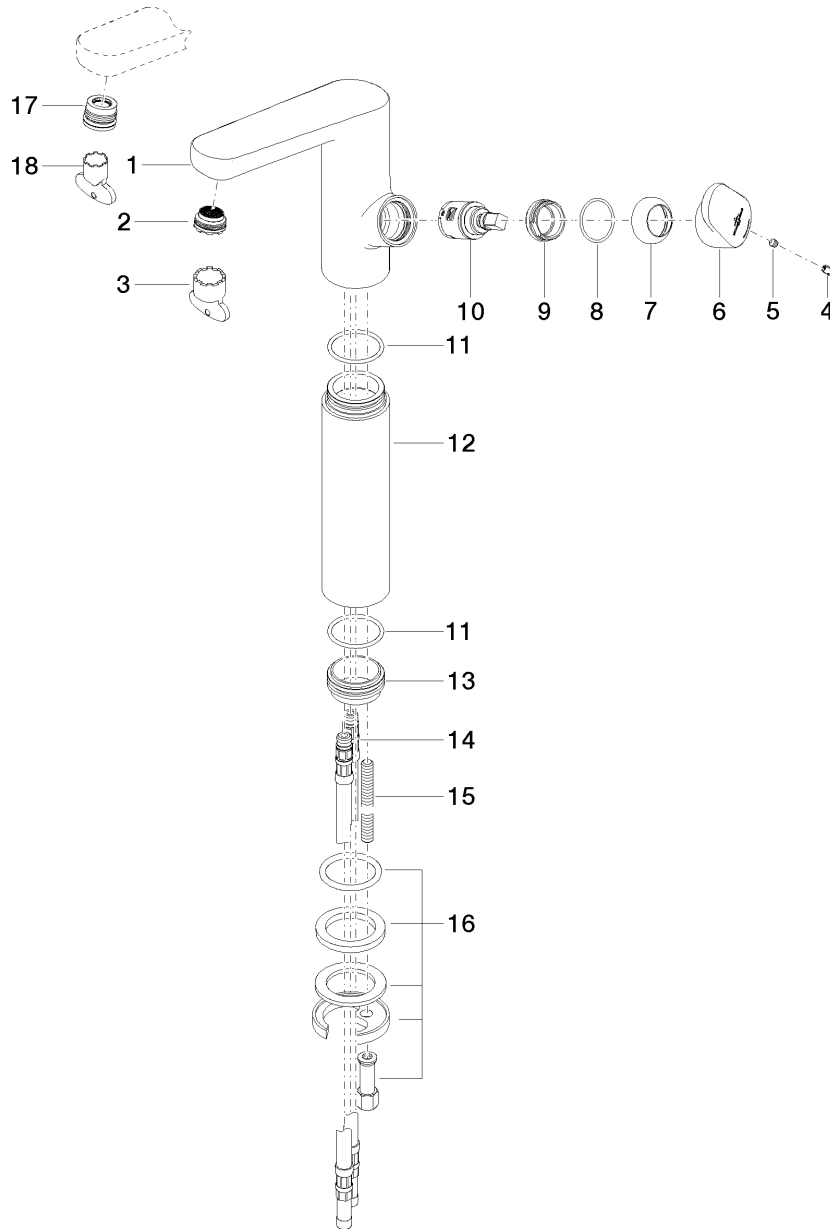

L'Aura Single-lever basin mixer with raised base 130mm without pop-up waste

Article number: 33536905ff

L'Aura Single-lever basin mixer with raised base 130mm without pop-up waste

Article number: 33536905ff

Exploded assembly drawing

L´Aura Single-lever basin mixer with raised base 130mm without pop-up waste

Article number: 33536905ff

Order quantity

No.	Article number	Name	Installation quantity
1	091990002ff	spout	1
2	09290306490	aerator	1
3	0430090240190	key	1
4	09312001790	plug	1
5	09311103090	pin	1
6	092090006ff	handle	1
7	092830021ff	cover	1
9	09141009190	seal	1
9	09240426690	nut	1
10	9015050420090	cartridge	1
11	09141011990	seal	1
12	092822044ff	pipe	1
13	092810109-07	ring	1
14	0430040170090	hose	2
15	09311109590	pin	1
16	0430110858890	fixing set	1
17	90230115800ff	aerator	1
17	0430090280190	key	1

L'Aura Single-lever basin mixer with raised base 130mm without pop-up waste

Article number: 33536905ff

Flow rate chart