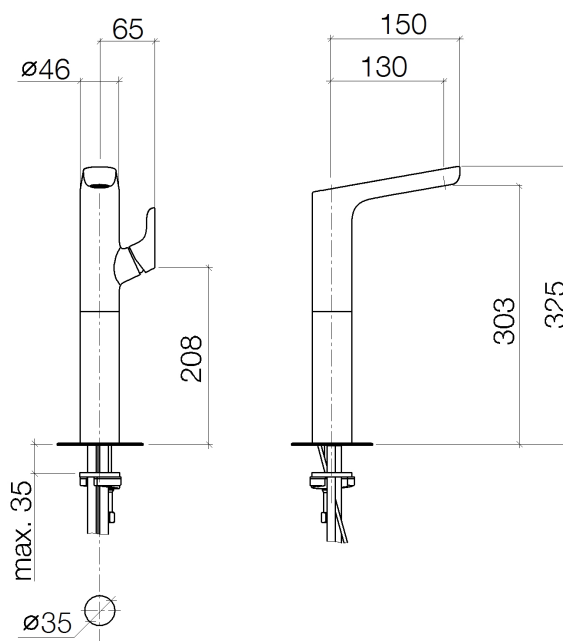

L'Aura Single-lever basin mixer with raised base 130mm without pop-up waste

Article number: 33536905ff

L'Aura Single-lever basin mixer with raised base 130mm without pop-up waste

Article number: 33536905ff

Exploded assembly drawing

L´Aura Single-lever basin mixer with raised base 130mm without pop-up waste

Article number: 33536905ff

Order quantity

No.	Article number	Name	Installation quantity
1	091990002ff	spout	1
2	09290306490	aerator	1
3	0430090240190	key	1
4	09312001790	plug	1
5	09311103090	pin	1
6	092090006ff	handle	1
7	092830021ff	cover	1
9	09141009190	seal	1
9	09240426690	nut	1
10	9015050420090	cartridge	1
11	09141011990	seal	1
12	092822044ff	pipe	1
13	092810109-07	ring	1
14	0430040170090	hose	2
15	09311109590	pin	1
16	0430110858890	fixing set	1
17	90230115800ff	aerator	1
17	0430090280190	key	1

L'Aura Single-lever basin mixer with raised base 130mm without pop-up waste

Article number: 33536905ff

Flow rate chart